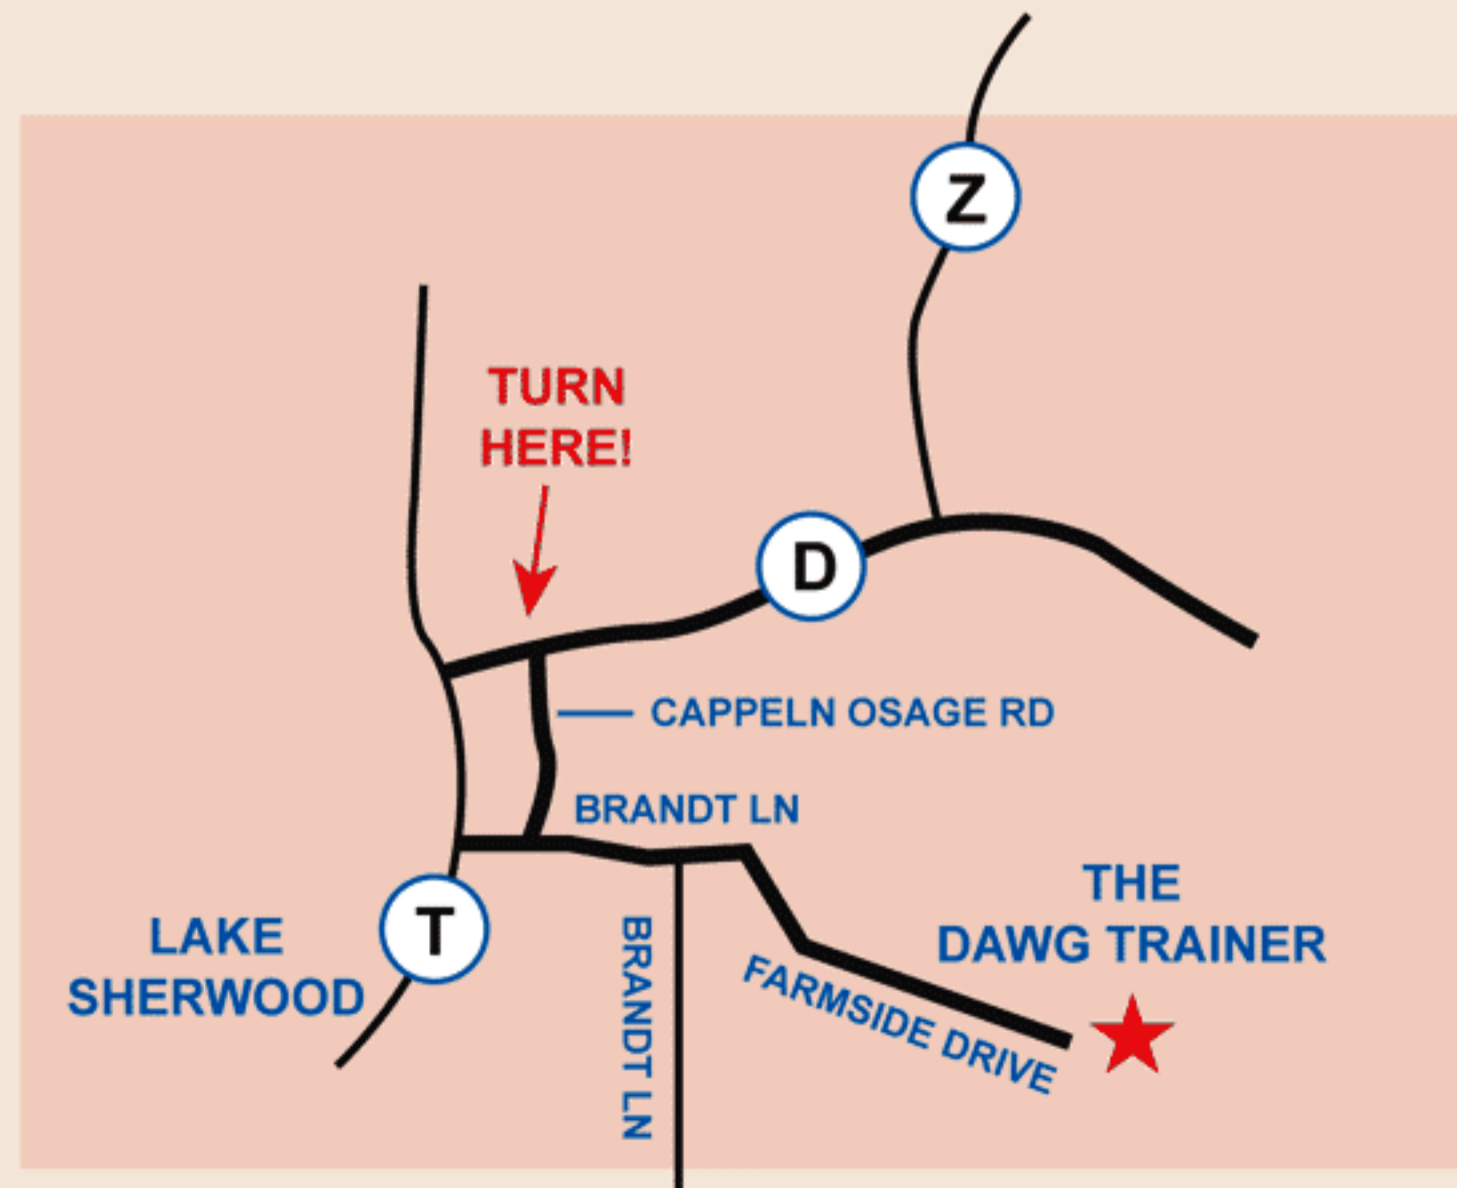

# MAP TO THE DAWG TRAINER

AREA ENLARGED

## Directions

From New Melle take Hwy D 4.3 miles to CappelN Osage Rd and turn Left. Go to Brandt Lane and turn Left. Follow Brandt Lane to Farmside Dr (first corner). Farmside Dr is a one lane private gravel drive. Follow Farmside Dr ½ mile to the white farm house at top of the hill.

From Foristell take Hwy T south 9½ miles to Hwy D. Go east on Hwy D 8/10 mile to CappelN Osage Rd and turn Right. Go to Brandt Lane and turn Left. Follow Brandt Lane to Farmside Dr (first corner). Farmside Dr is a one lane private gravel drive. Follow Farmside Dr ½ mile to the white farm house at the top of the hill.