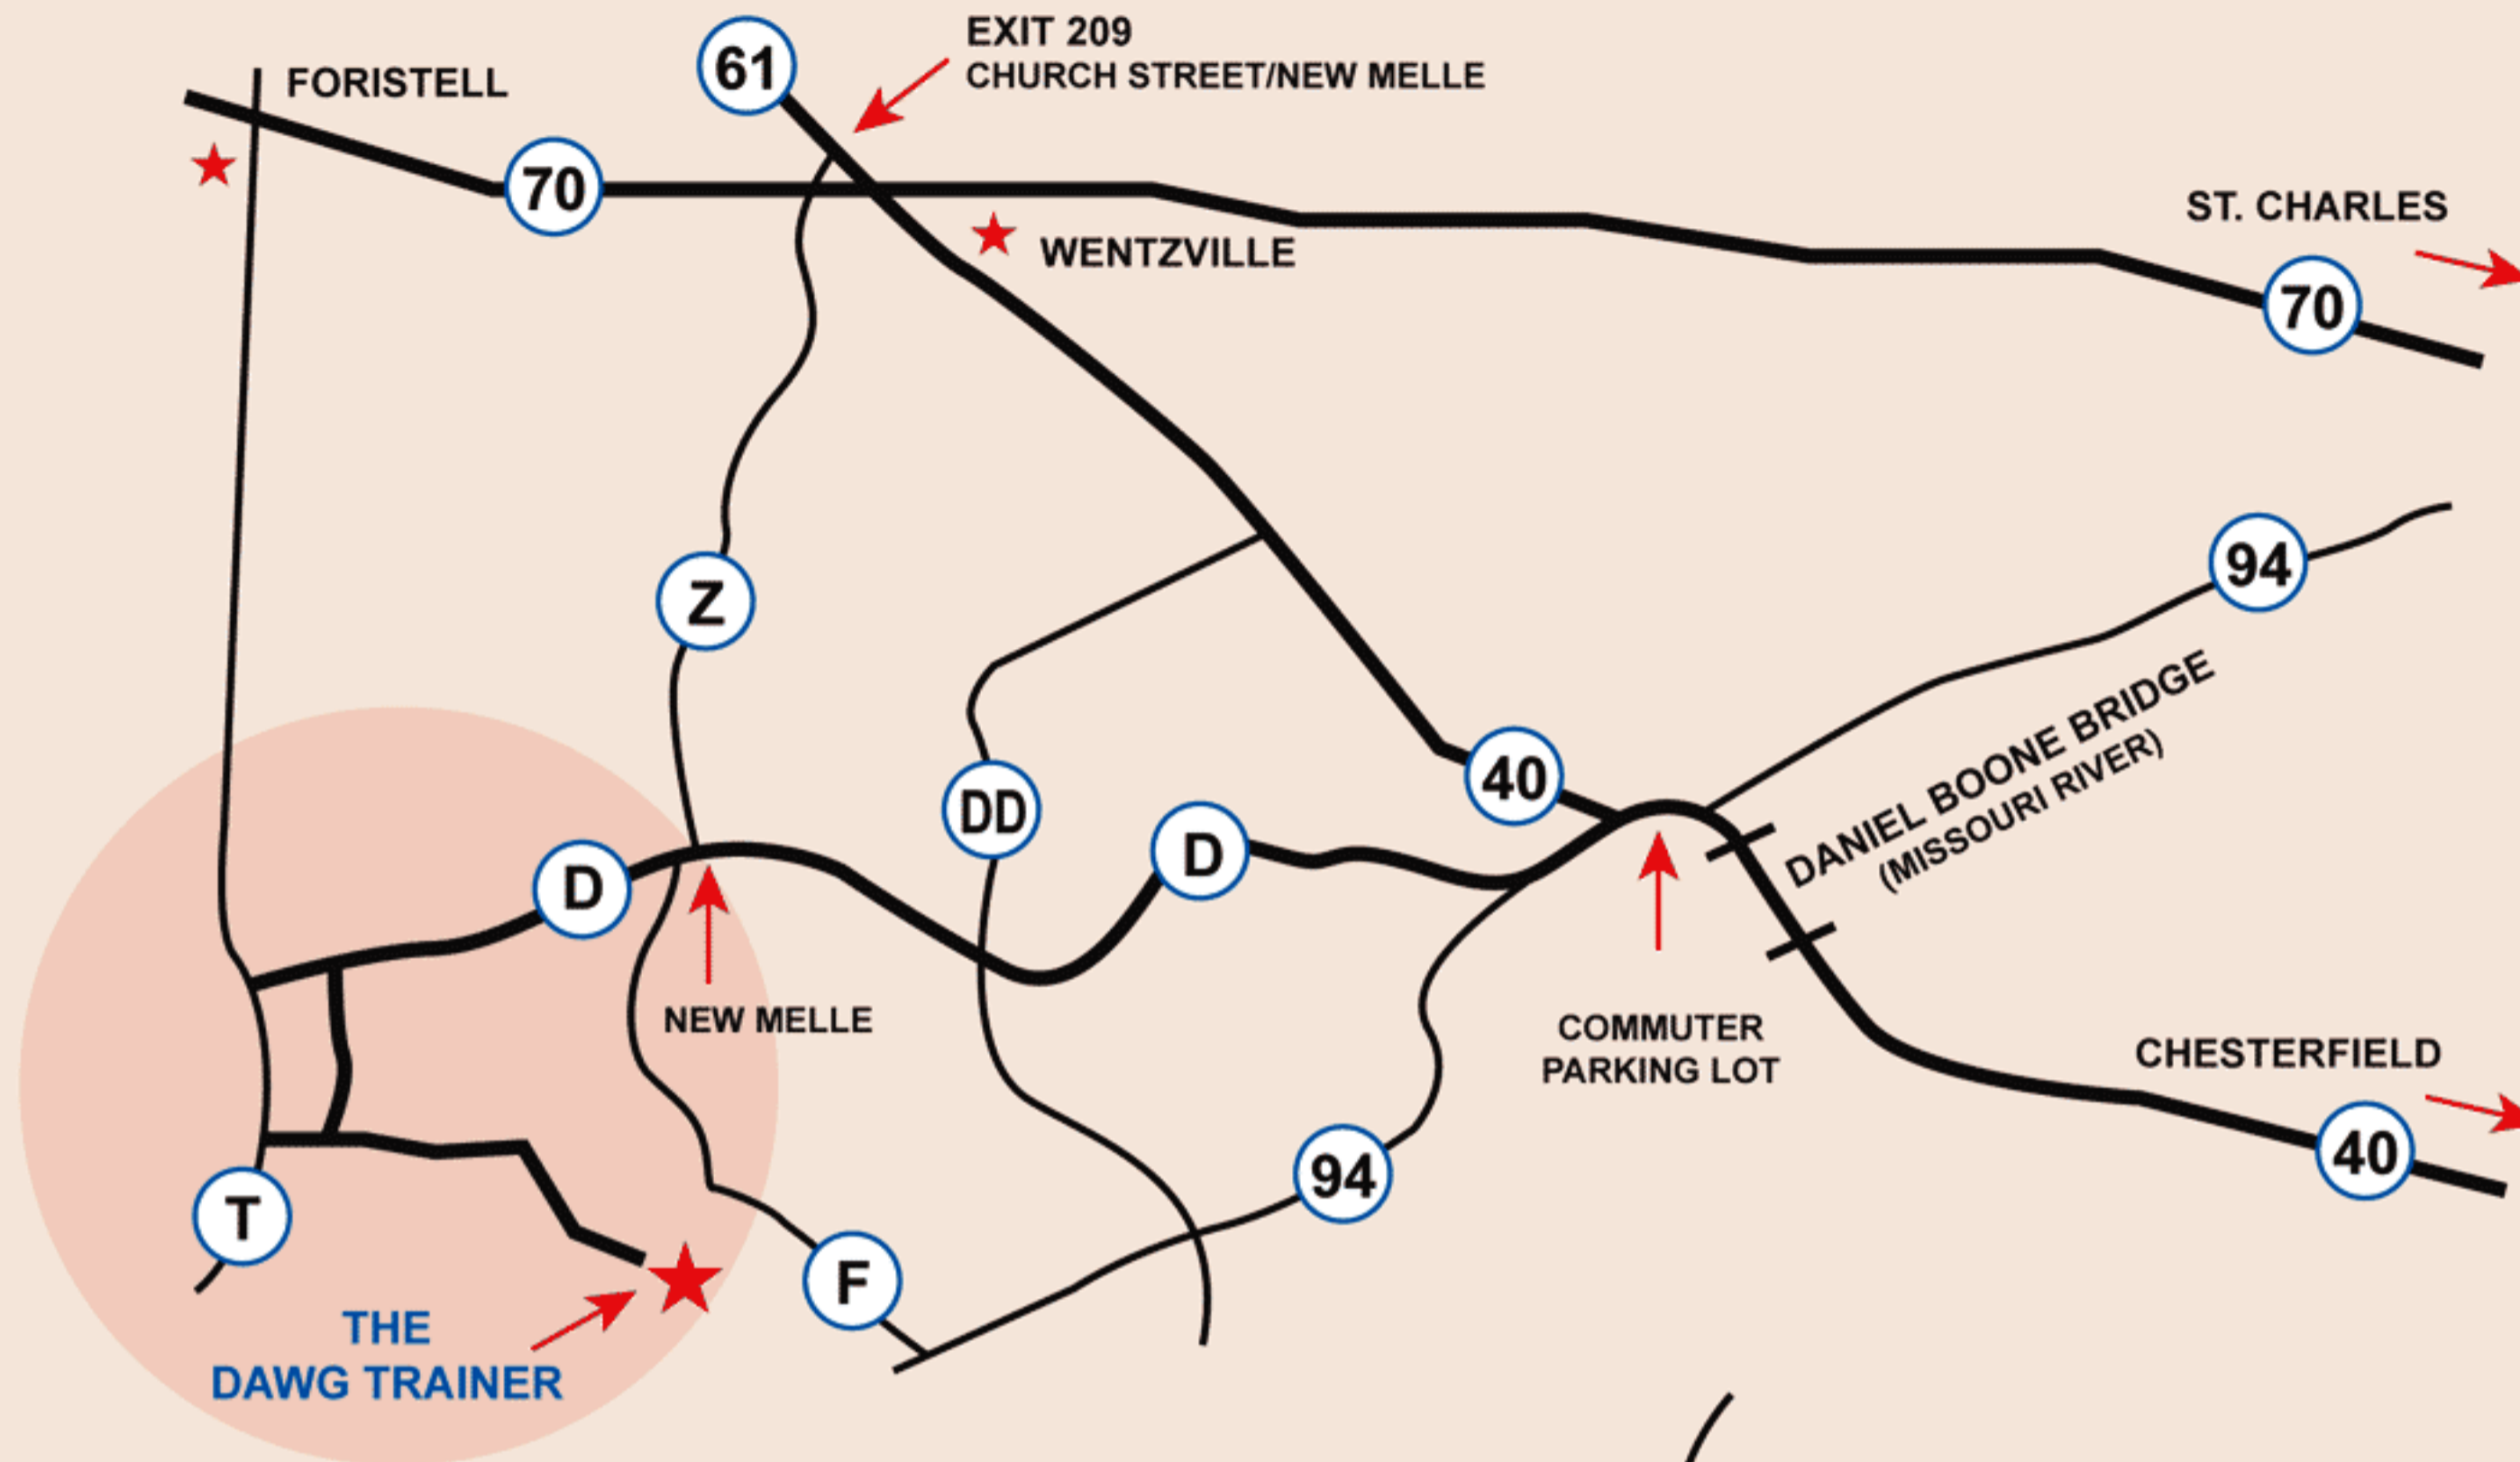

# MAP TO THE DAWG TRAINER

AREA ENLARGED

## Directions

From New Melle take Hwy D 4.3 miles to CappelN Osage Rd and turn Left. Go to Brandt Lane and turn Left. Follow Brandt Lane to Farmside Dr (first corner). Farmside Dr is a one lane private gravel drive. Follow Farmside Dr ½ mile to the white farm house at top of the hill.

From Foristell take Hwy T south 9½ miles to Hwy D. Go east on Hwy D 8/10 mile to CappelN Osage Rd and turn Right. Go to Brandt Lane and turn Left. Follow Brandt Lane to Farmside Dr (first corner). Farmside Dr is a one lane private gravel drive. Follow Farmside Dr ½ mile to the white farm house at the top of the hill.